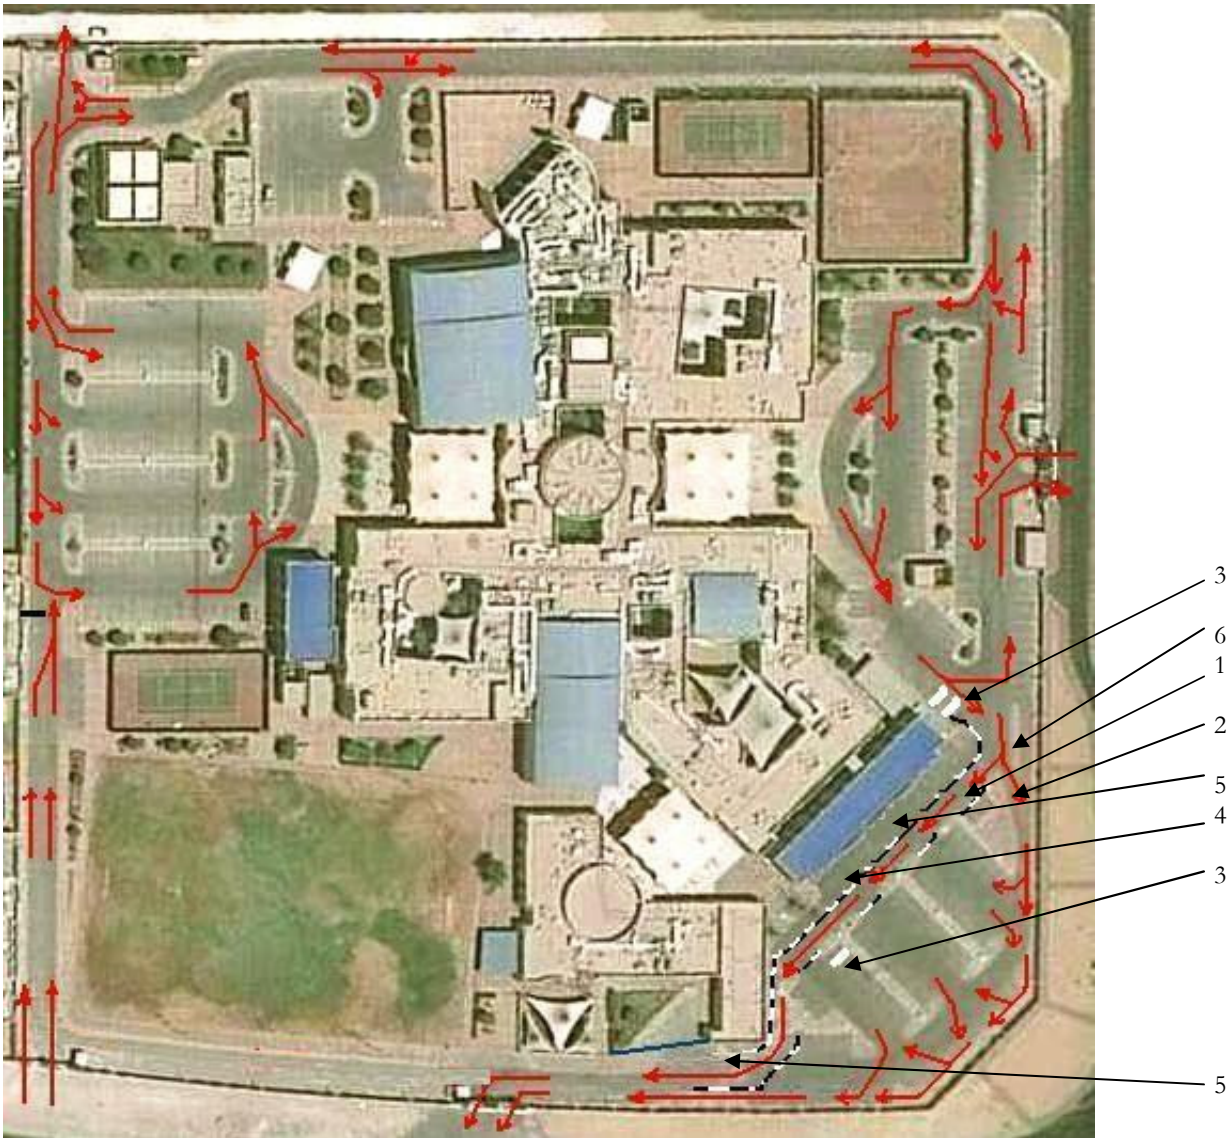

FACILITIES MEMO

PARKING & TRAFFIC FLOW DEVERSION AT ELC / PRIMARY AREA

The following changes will be made in the ELC and Primary parking areas: -

1. A strictly Drop Off / Drive Through only Lane – please drop off or pick up only
2. A Parking Lane – please follow this to park and collect your child or see a teacher
3. Disabled parking will be changed
4. Safe walk area for students – enable parents to use the parking by the Girl entrance more easily
5. Parking areas will be discontinued
6. Direction sign board – please see sample below

Sample of direction sign board

60 x 60 cm

Your cooperation will be appreciated.